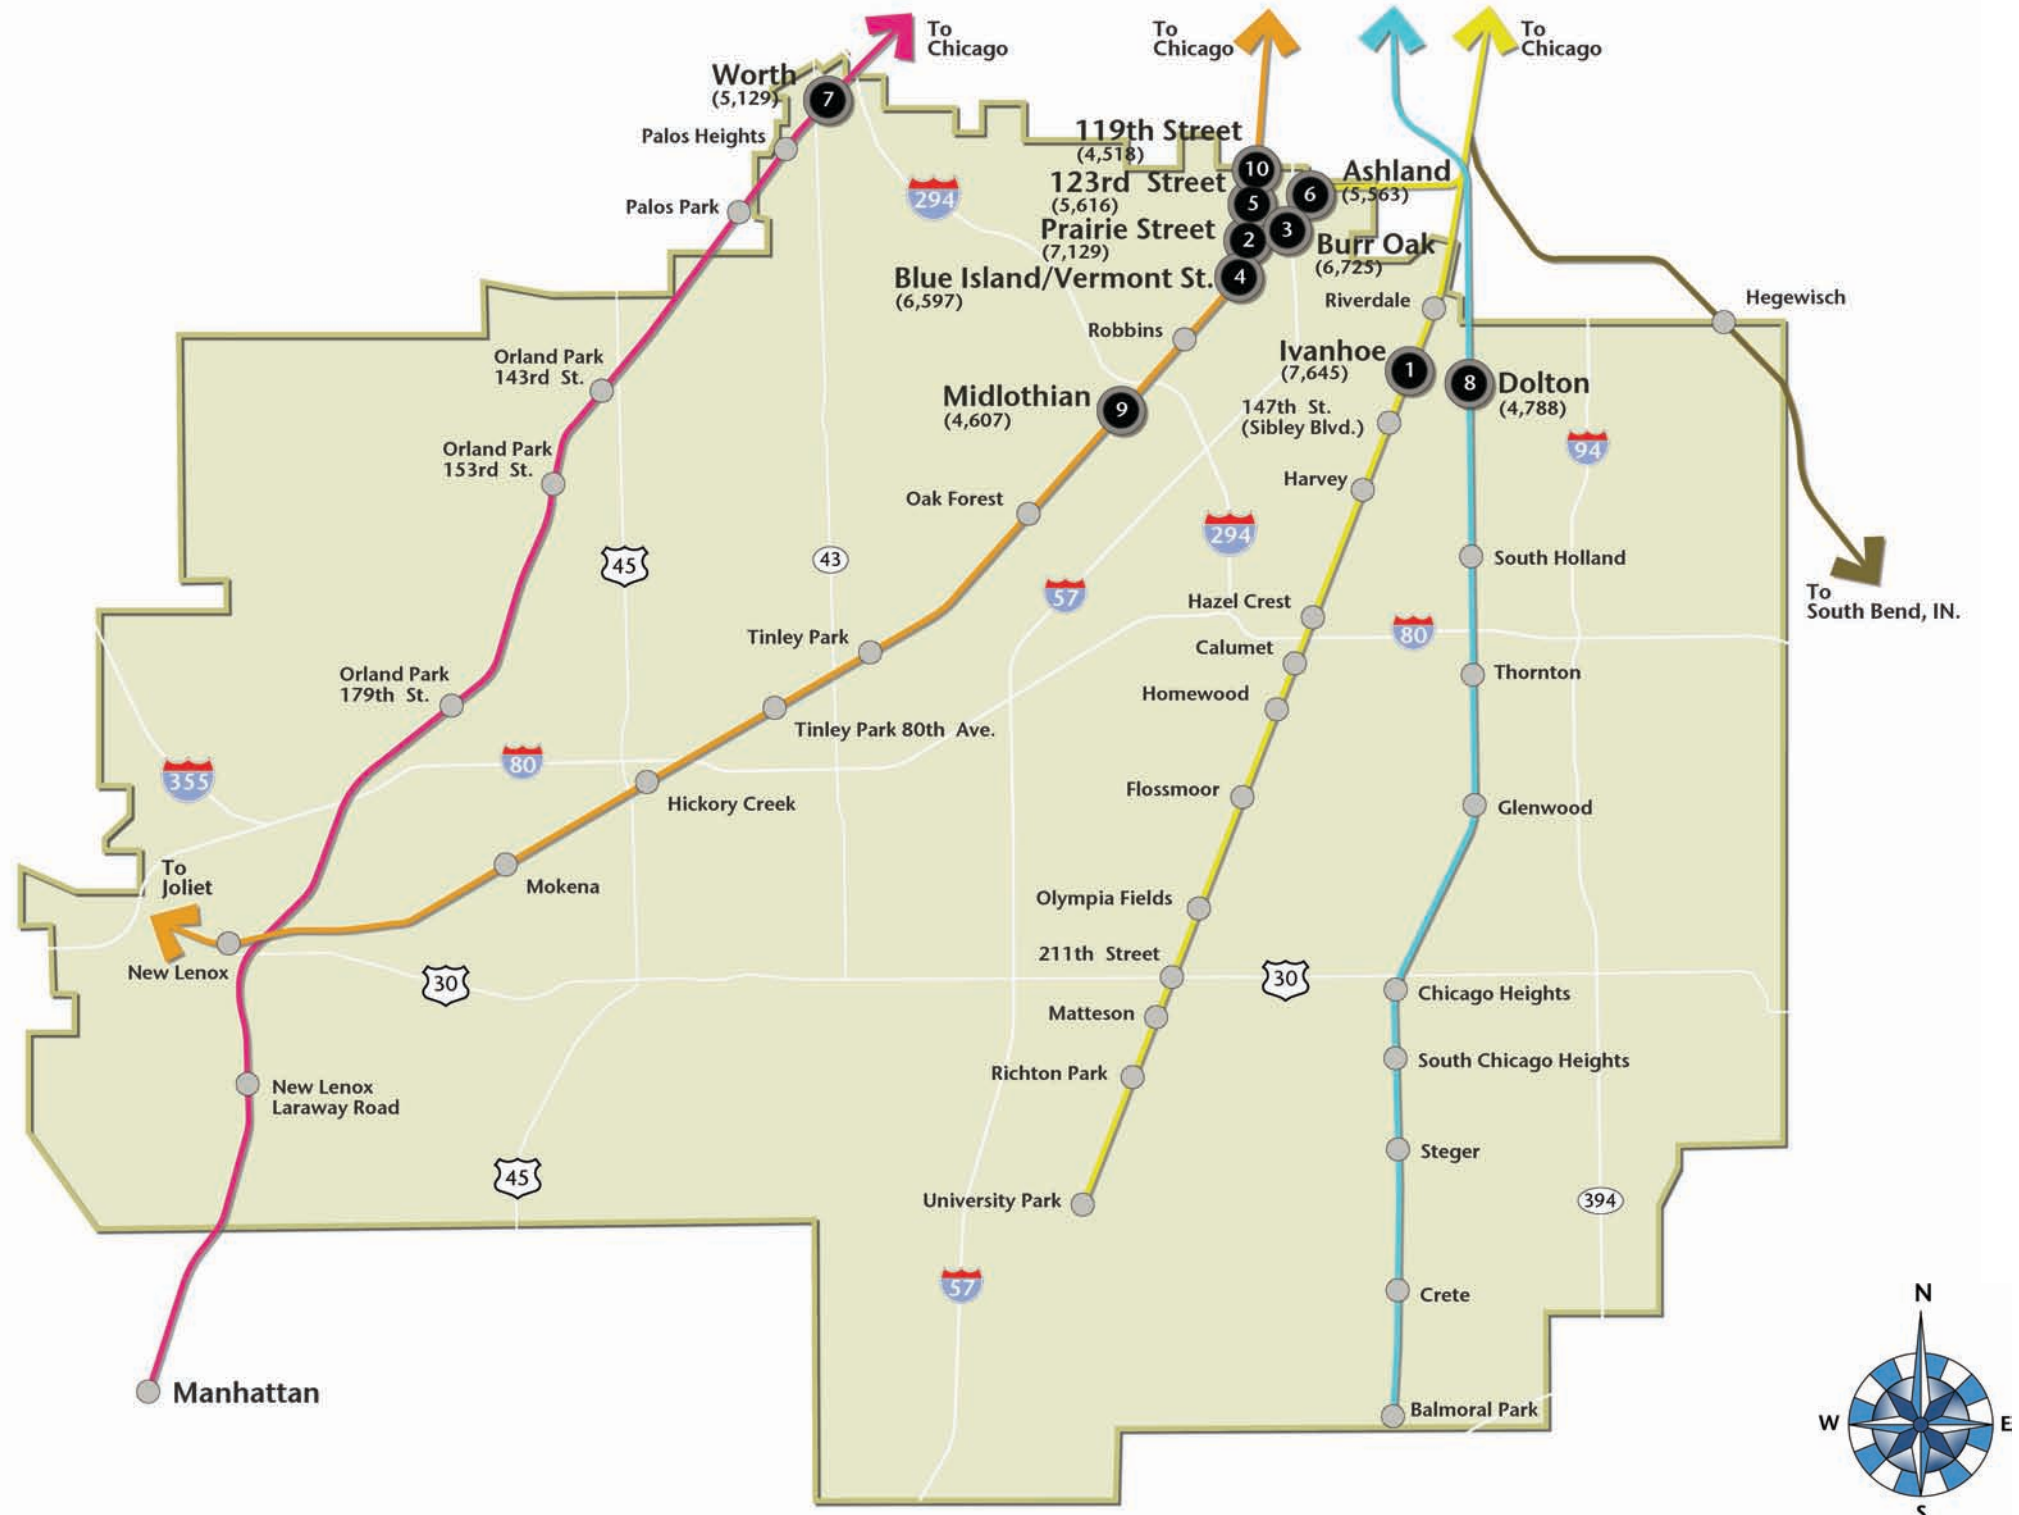

# INITIATIVE FOR THE CHICAGO SOUTHLAND TRANSIT REGION

**Top 10 Transit Region  
1/2 Mile Population**

Station	1/2 Mile Population
Ivanhoe	7,645
Prairie Street	7,129
Burr Oak	6,725
Blue Island	6,597
123rd Street	5,616
Ashland	5,563
Worth	5,129
Dolton	4,788
Midlothian	4,607
119th Street	4,518

**LEGEND**

- Metra Electric District Line
- Rock Island District
- SouthEast Service (proposed)
- SouthWest Service
- South Shore Line
- 5 1/2 Mile Population
- SSMMA Service Area

**TOD Selector Analysis | 1/2 MILE POPULATION**