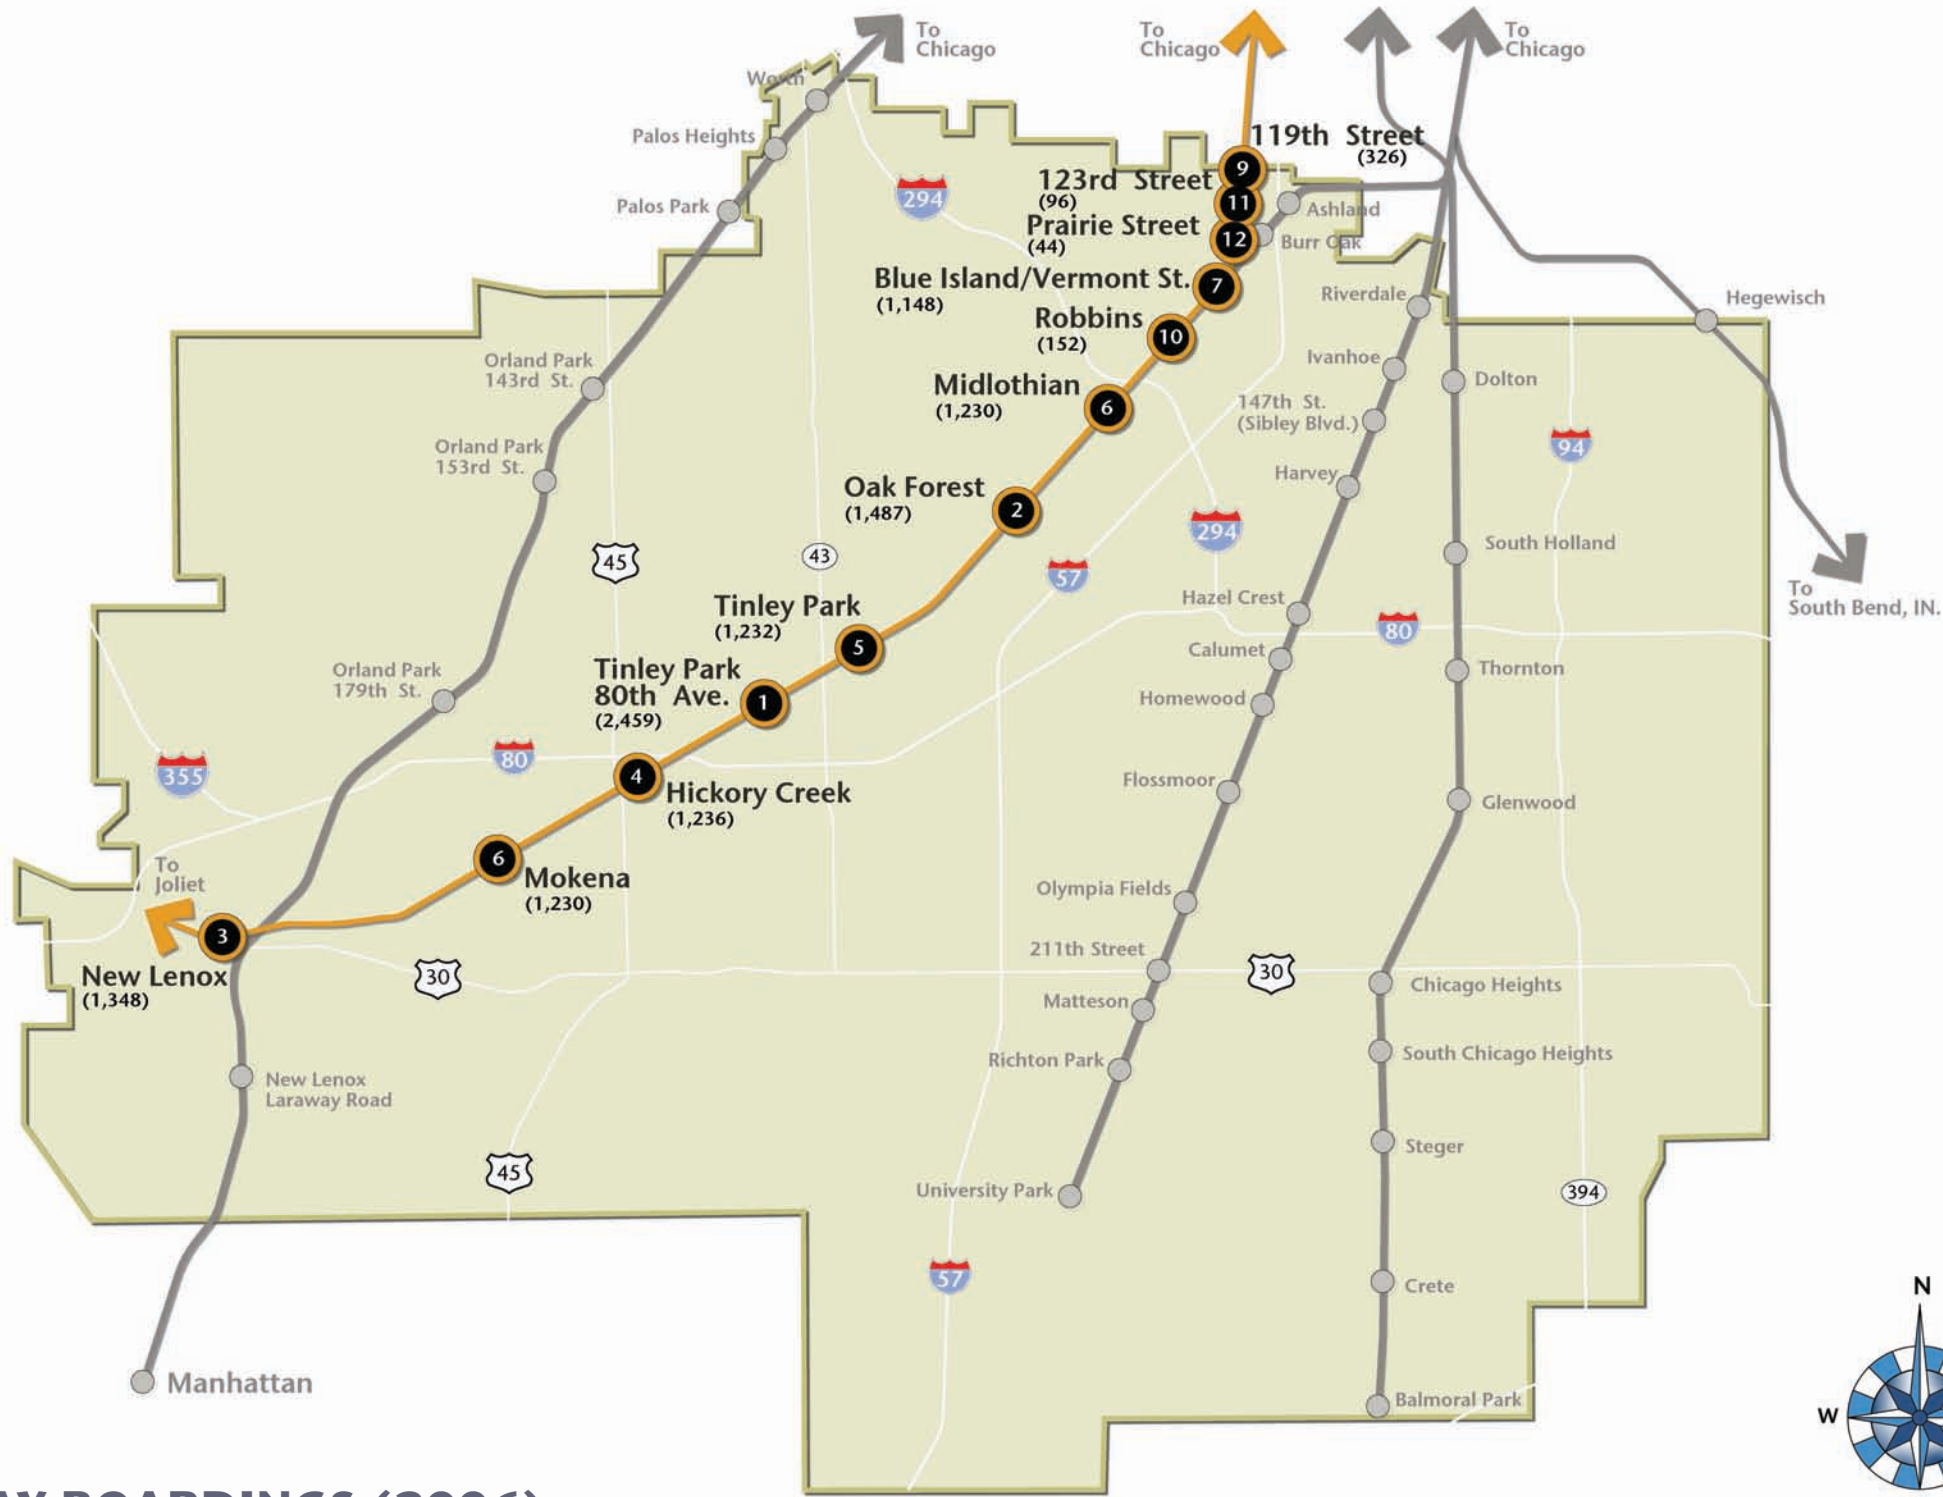

| Top 10 Rock Island Line Weekday Boardings (2006) | |
|--|-----------|
| Station | Boardings |
| 80th Avenue | 2,459 |
| Oak Forest | 1,487 |
| New Lenox | 1,348 |
| Hickory Creek | 1,236 |
| Tinley Park | 1,232 |
| Midlothian | 1,230 |
| Blue Island (Vermont Street) | 1,148 |
| Mokena | 634 |
| 119th Street | 326 |
| Robbins | 152 |

LEGEND

-  Rock Island District Line
-  Weekday Boardings
-  SSMMA Service Area

Rock Island District Line | WEEKDAY BOARDINGS (2006)