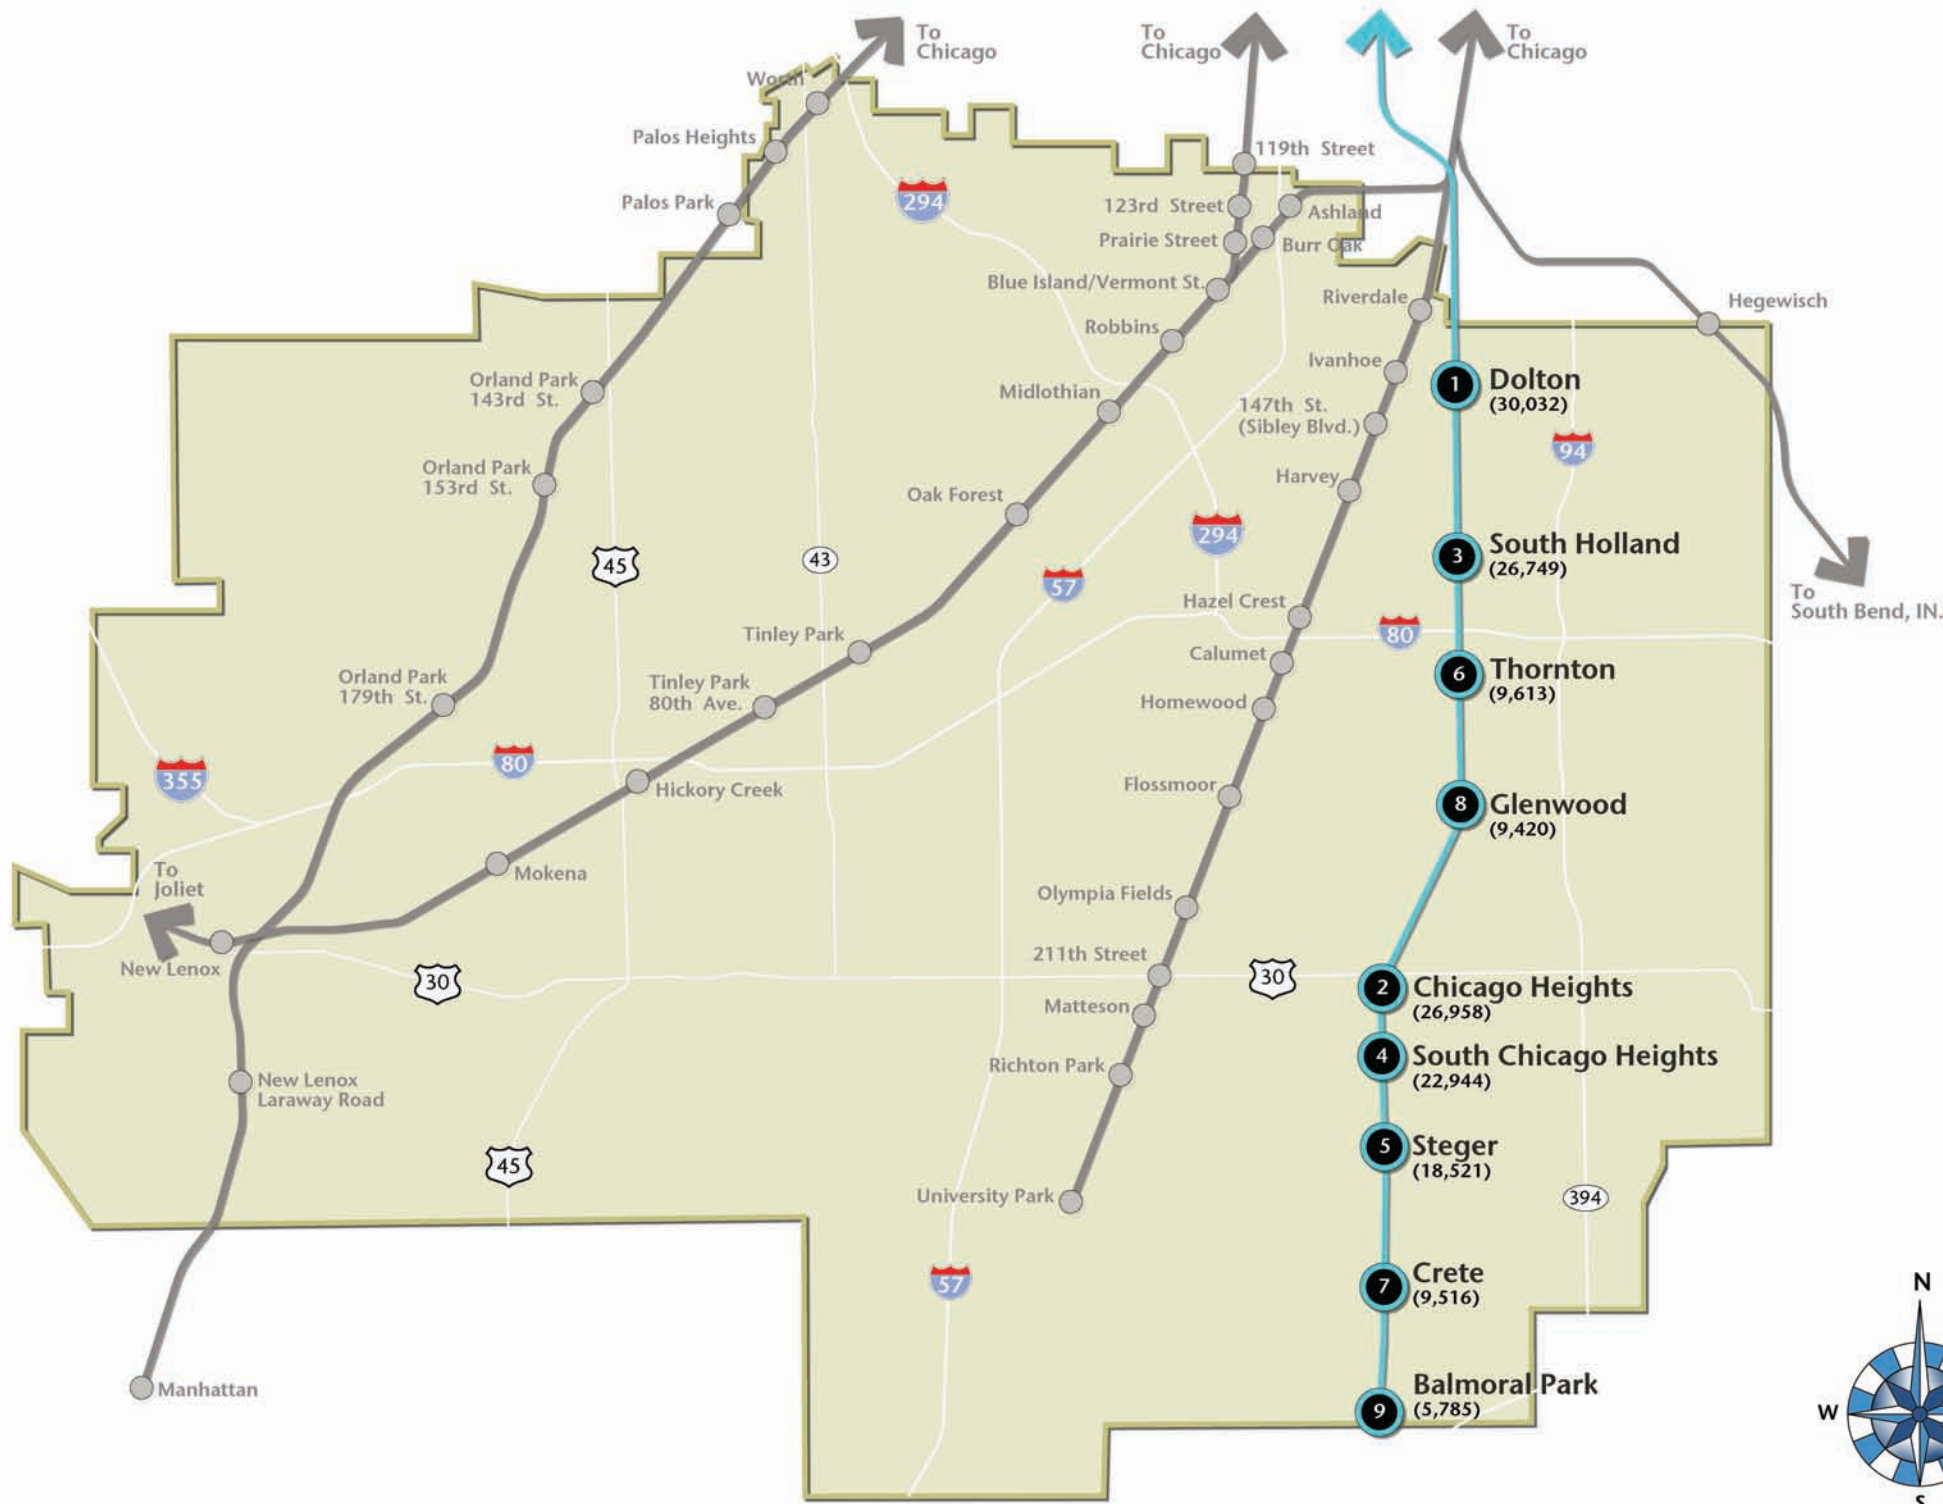

**Top 10 SouthEast Line (Proposed)
5 Minute Drive Time Population**

Station	5-Min. Drive Time Population
Dolton	30,032
Chicago Heights	26,958
South Holland	26,749
South Chicago Heights	22,944
Steger	18,521
Thornton	9,613
Crete	9,516
Glenwood	9,420
Balmoral Park	5,785

LEGEND

-  SouthEast Service (proposed)
-  5 Minute Drive Time Population
-  SSMMA Service Area

SouthEast Service Line | 5-MINUTE DRIVE TIME POPULATION