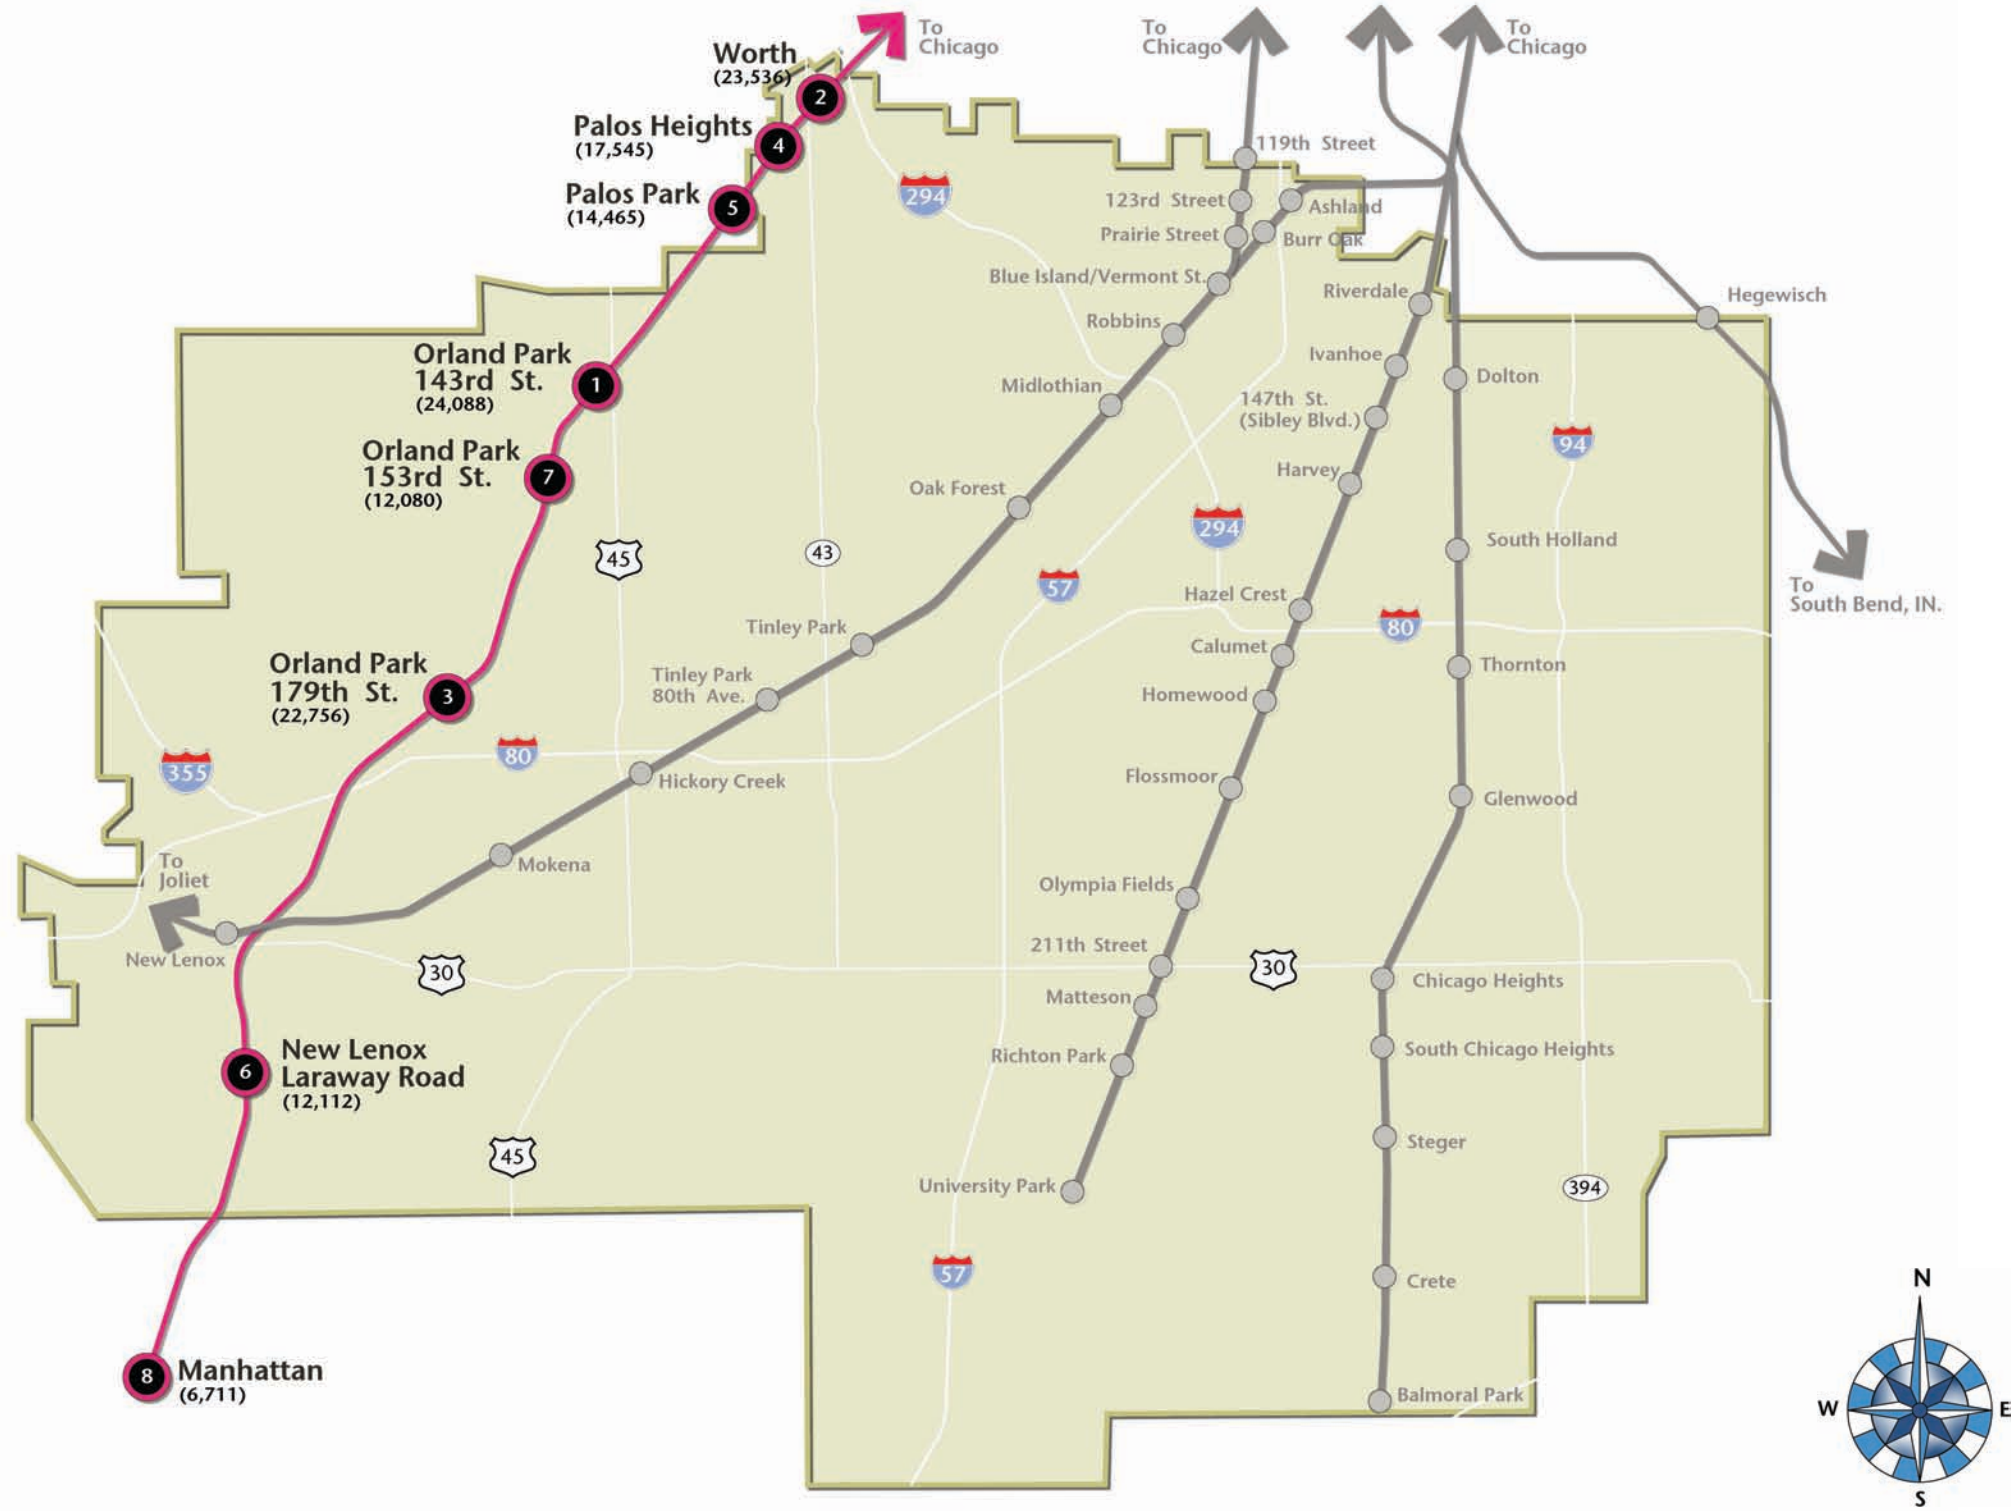

# INITIATIVE FOR THE CHICAGO SOUTHLAND TRANSIT REGION

**Top 10 SouthWest Line  
5 Minute Drive Time Pop.**

Station	5-Min. Drive Time Population
143rd Street	24,088
Worth	23,536
179th Street	22,756
palos Heights	17,545
Palos Park	14,465
Laraway Road	12,112
153rd Street	12,080
Manhattan	6,711

## LEGEND

- SouthWest Service
- 5 5 Minute Drive Time Population
- SSMMA Service Area

## SouthWest Service Line | 5-MINUTE DRIVE TIME POPULATION