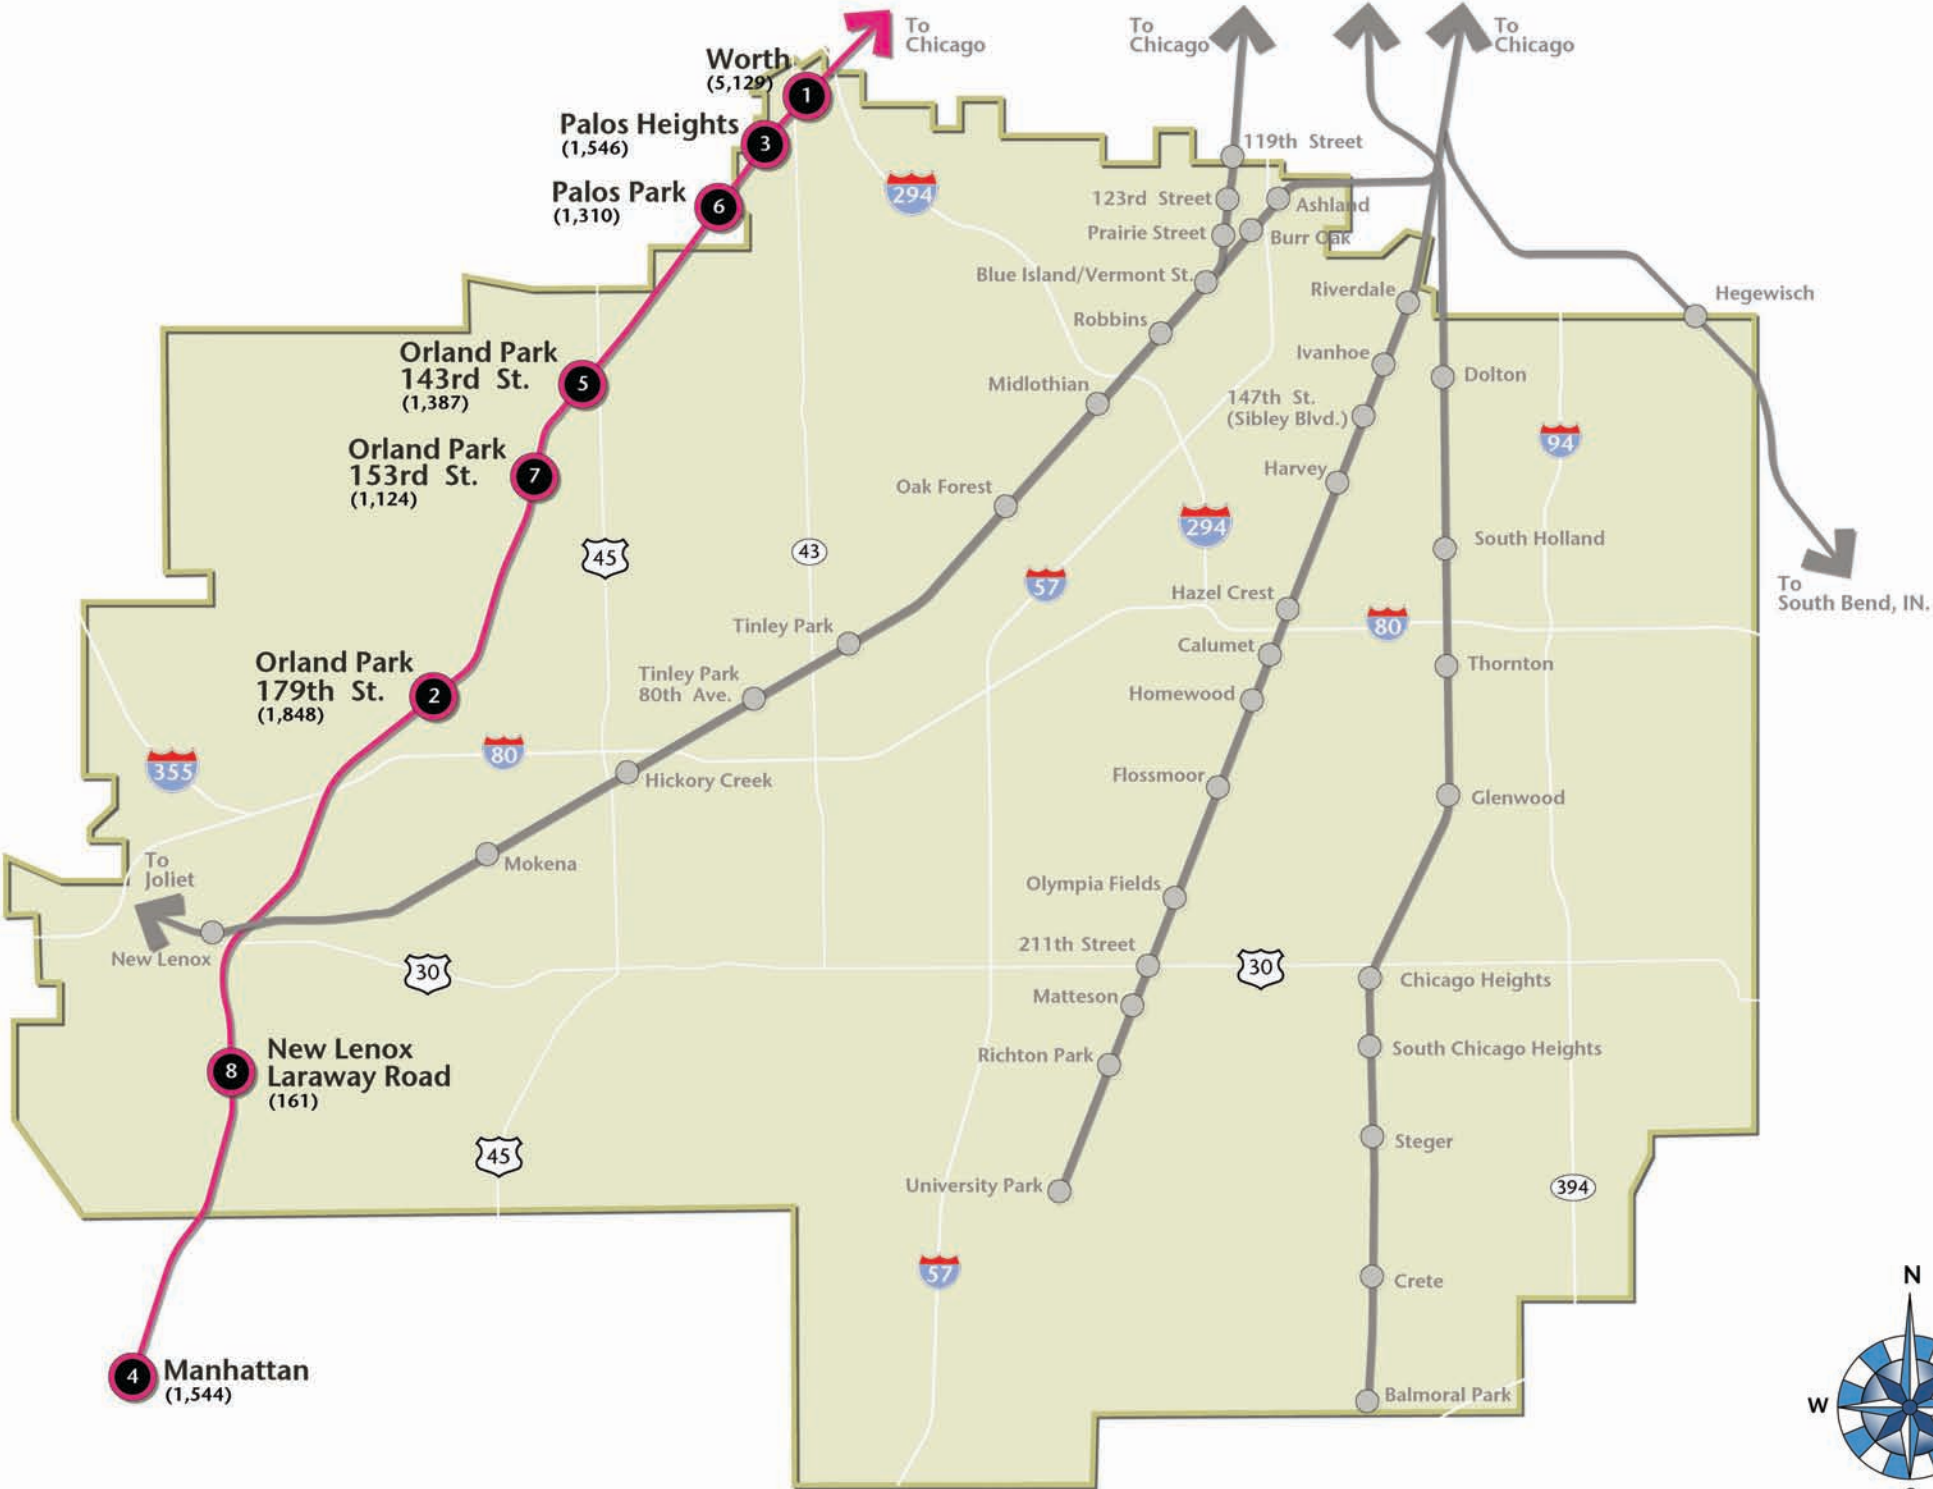

Top 10 SouthWest Line 1/2 Mile Population	
Station	1/2 Mile Population
Worth	5,129
179th Street	1,848
Palos Heights	1,546
Manhattan	1,544
143rd Street	1,387
Palos Park	1,310
153rd Street	1,124
Laraway Road	161

LEGEND

- SouthWest Service
- 5 1/2 Mile Population
- SSMMA Service Area

SouthWest Service Line | 1/2 MILE POPULATION