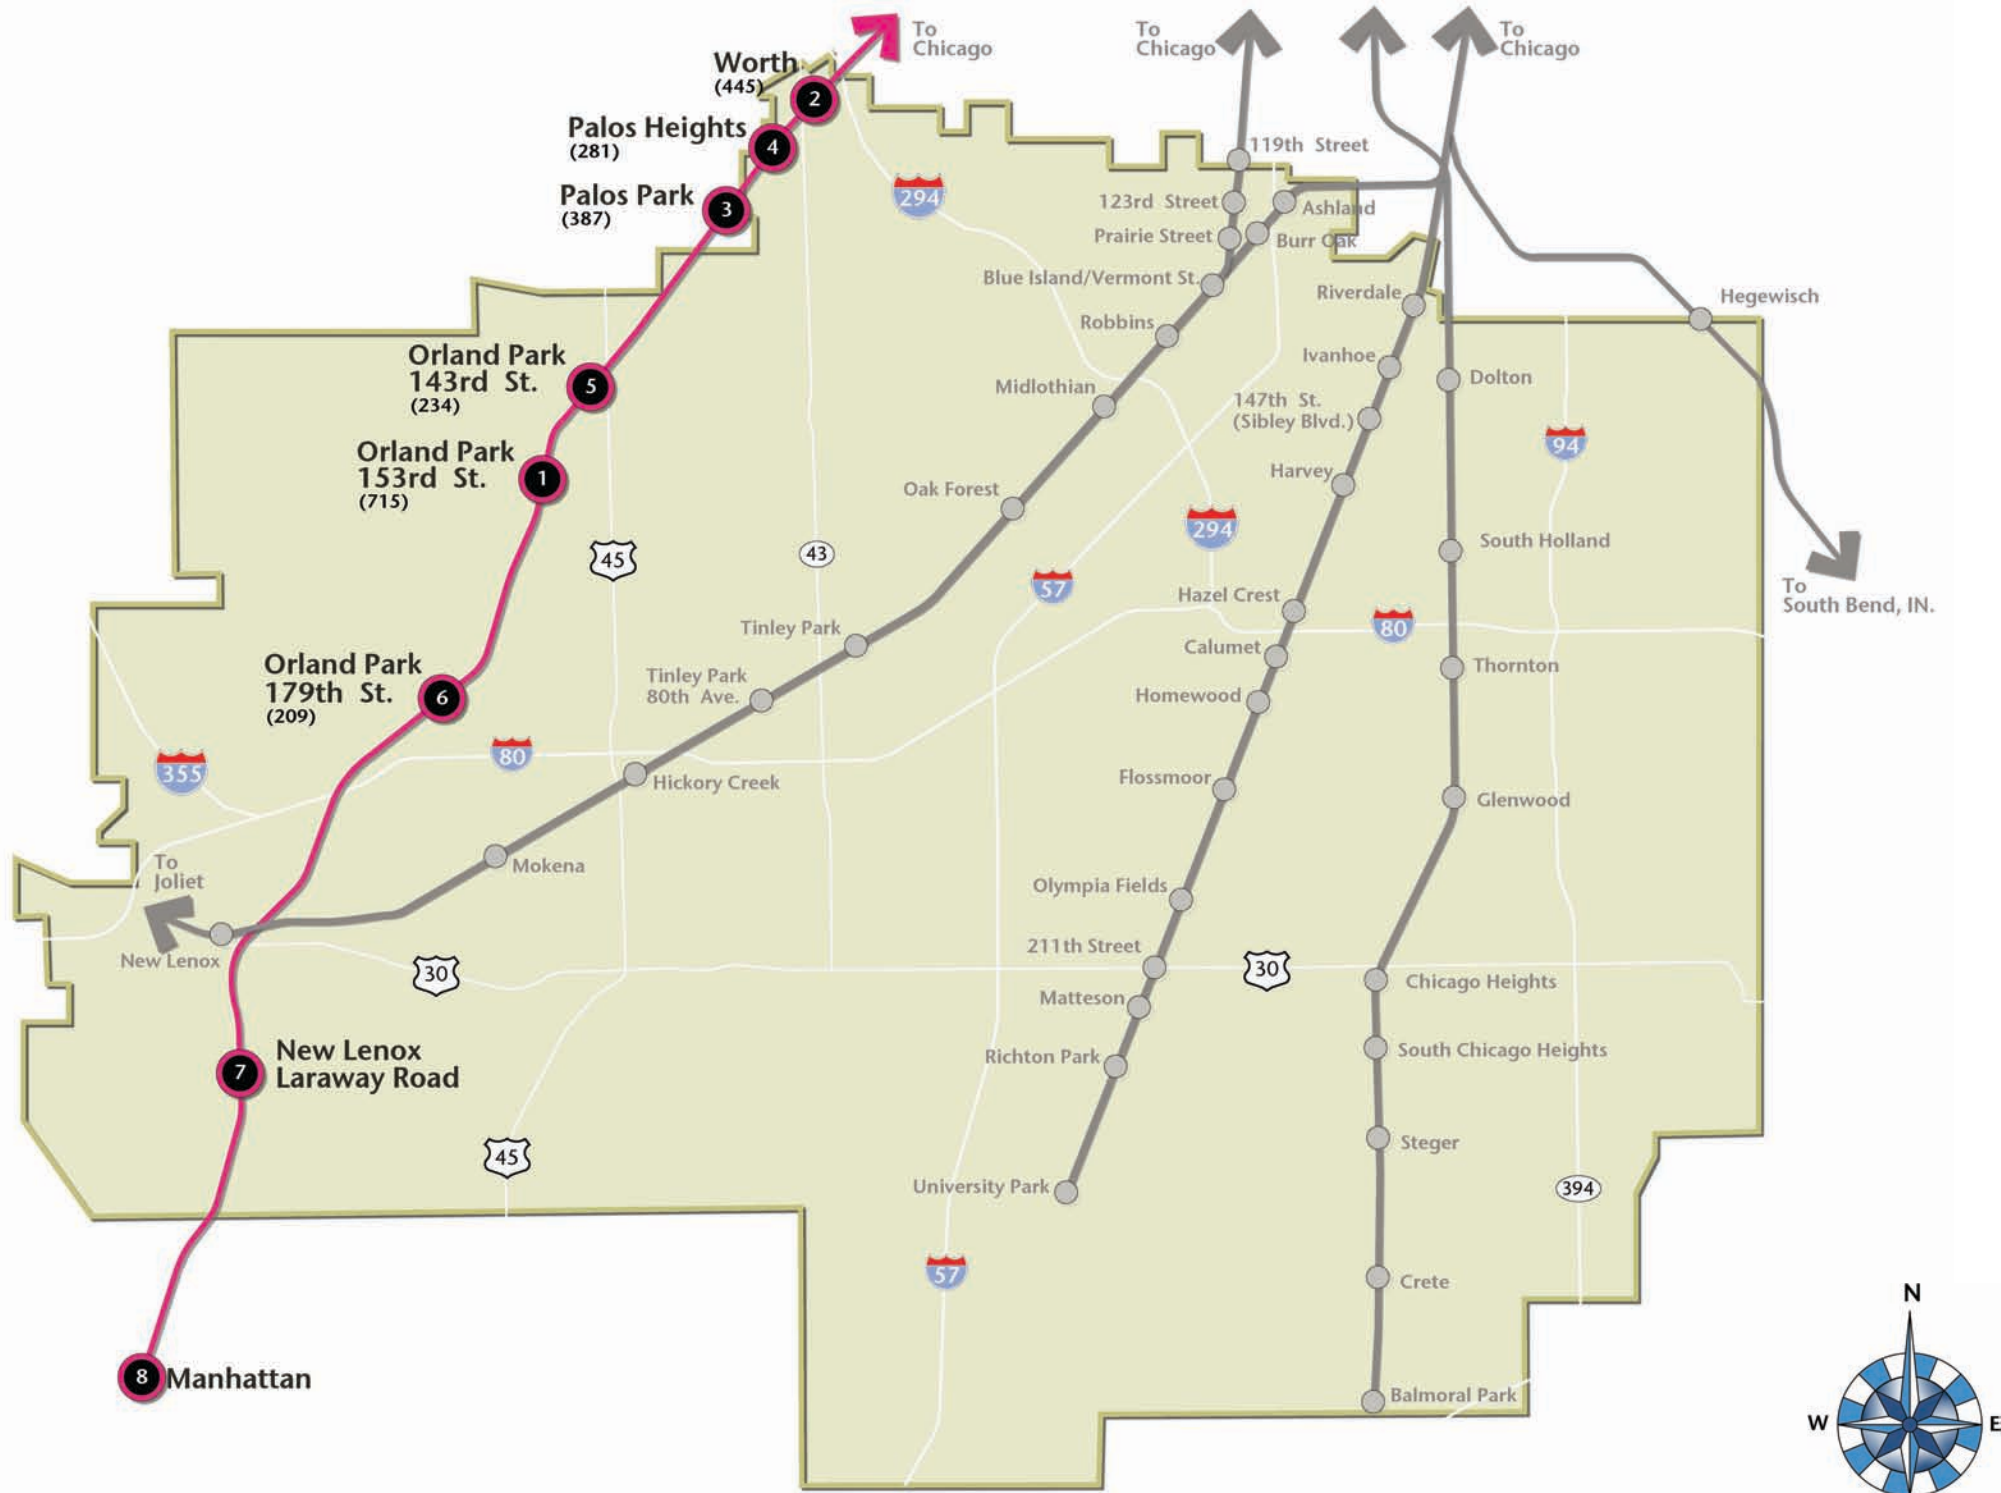

**INITIATIVE FOR THE CHICAGO SOUTHLAND TRANSIT REGION**

**Top 10 SouthWest Line Weekday Boardings (2006)**

Station	Boardings
153rd Street	715
Worth	445
Palos Park	387
Palos Heights	281
143rd Street	234
179th Street	209
Laraway Road	11
Manhattan	22

**LEGEND**

- SouthWest Service
- 5 Weekday Boardings
- SSMMA Service Area

**SouthWest Service Line | WEEKDAY BOARDINGS (2006)**